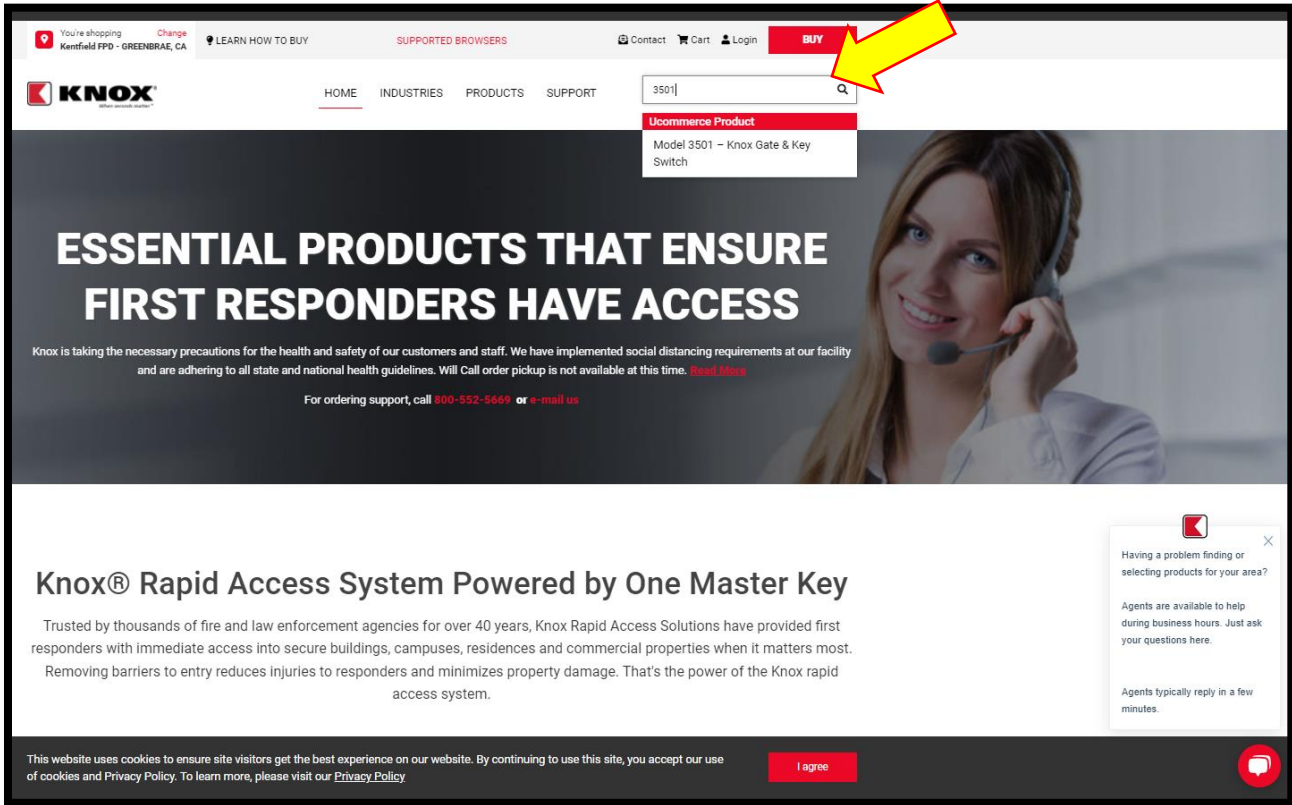

1. Visit <https://www.knoxbox.com/> (Knox Box Website)
2. In search bar type "3501" for key switch or "3200" for knox key boxes.

3. Click the red product link

4. You may be asked during the process to choose your Fire Department and State:

5. Enter **CALIFORNIA** and **KENTFIELD FPD**, then hit **SEARCH**

This screenshot shows the same web form as above, but with the fields filled in. The "Your location" dropdown menu now displays "CALIFORNIA". The "Local fire department/agency" text input field contains "Kentfield FPD", and a dropdown menu below it also shows "Kentfield FPD". A red "Search" button is now highlighted. Three yellow arrows with black outlines point to the "CALIFORNIA" dropdown, the "Kentfield FPD" text input, and the red "Search" button. The bottom section of the form remains the same as in the previous screenshot.