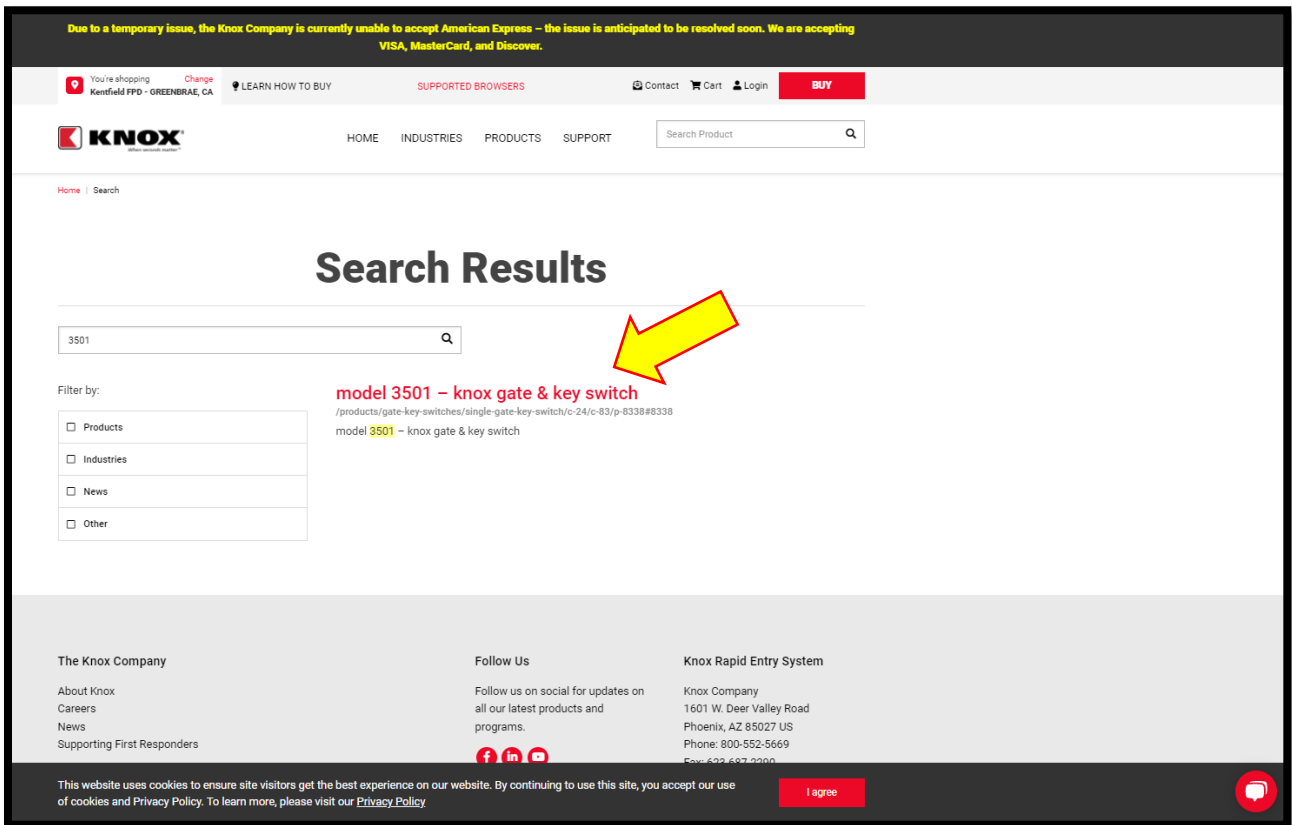

1. Visit <https://www.knoxbox.com/> (Knox Box Website)
2. In search bar type "3501" for key switch or "3200" for knox key boxes.

3. Click the red product link

4. You may be asked during the process to choose your Fire Department and State:

This screenshot shows a web form with a close button (X) in the top right corner. The main heading reads: "To view products available in your area, select the first responder department/agency that services the physical installation address". Below this, there are two input fields: "Your location" with a dropdown menu showing "Please select state/province", and "Local fire department/agency" with a text input field containing "Your department name". A pink "Search" button is positioned to the right of the second field. At the bottom of the form, there are three sections: "Not ready to buy?" with links "I'm estimating - Show me the Product List" and "I'm just browsing - Close this Window"; "Need assistance?" with the phone number "800.552.5669" and hours "Mon - Fri, 6 AM to 4 PM MST".